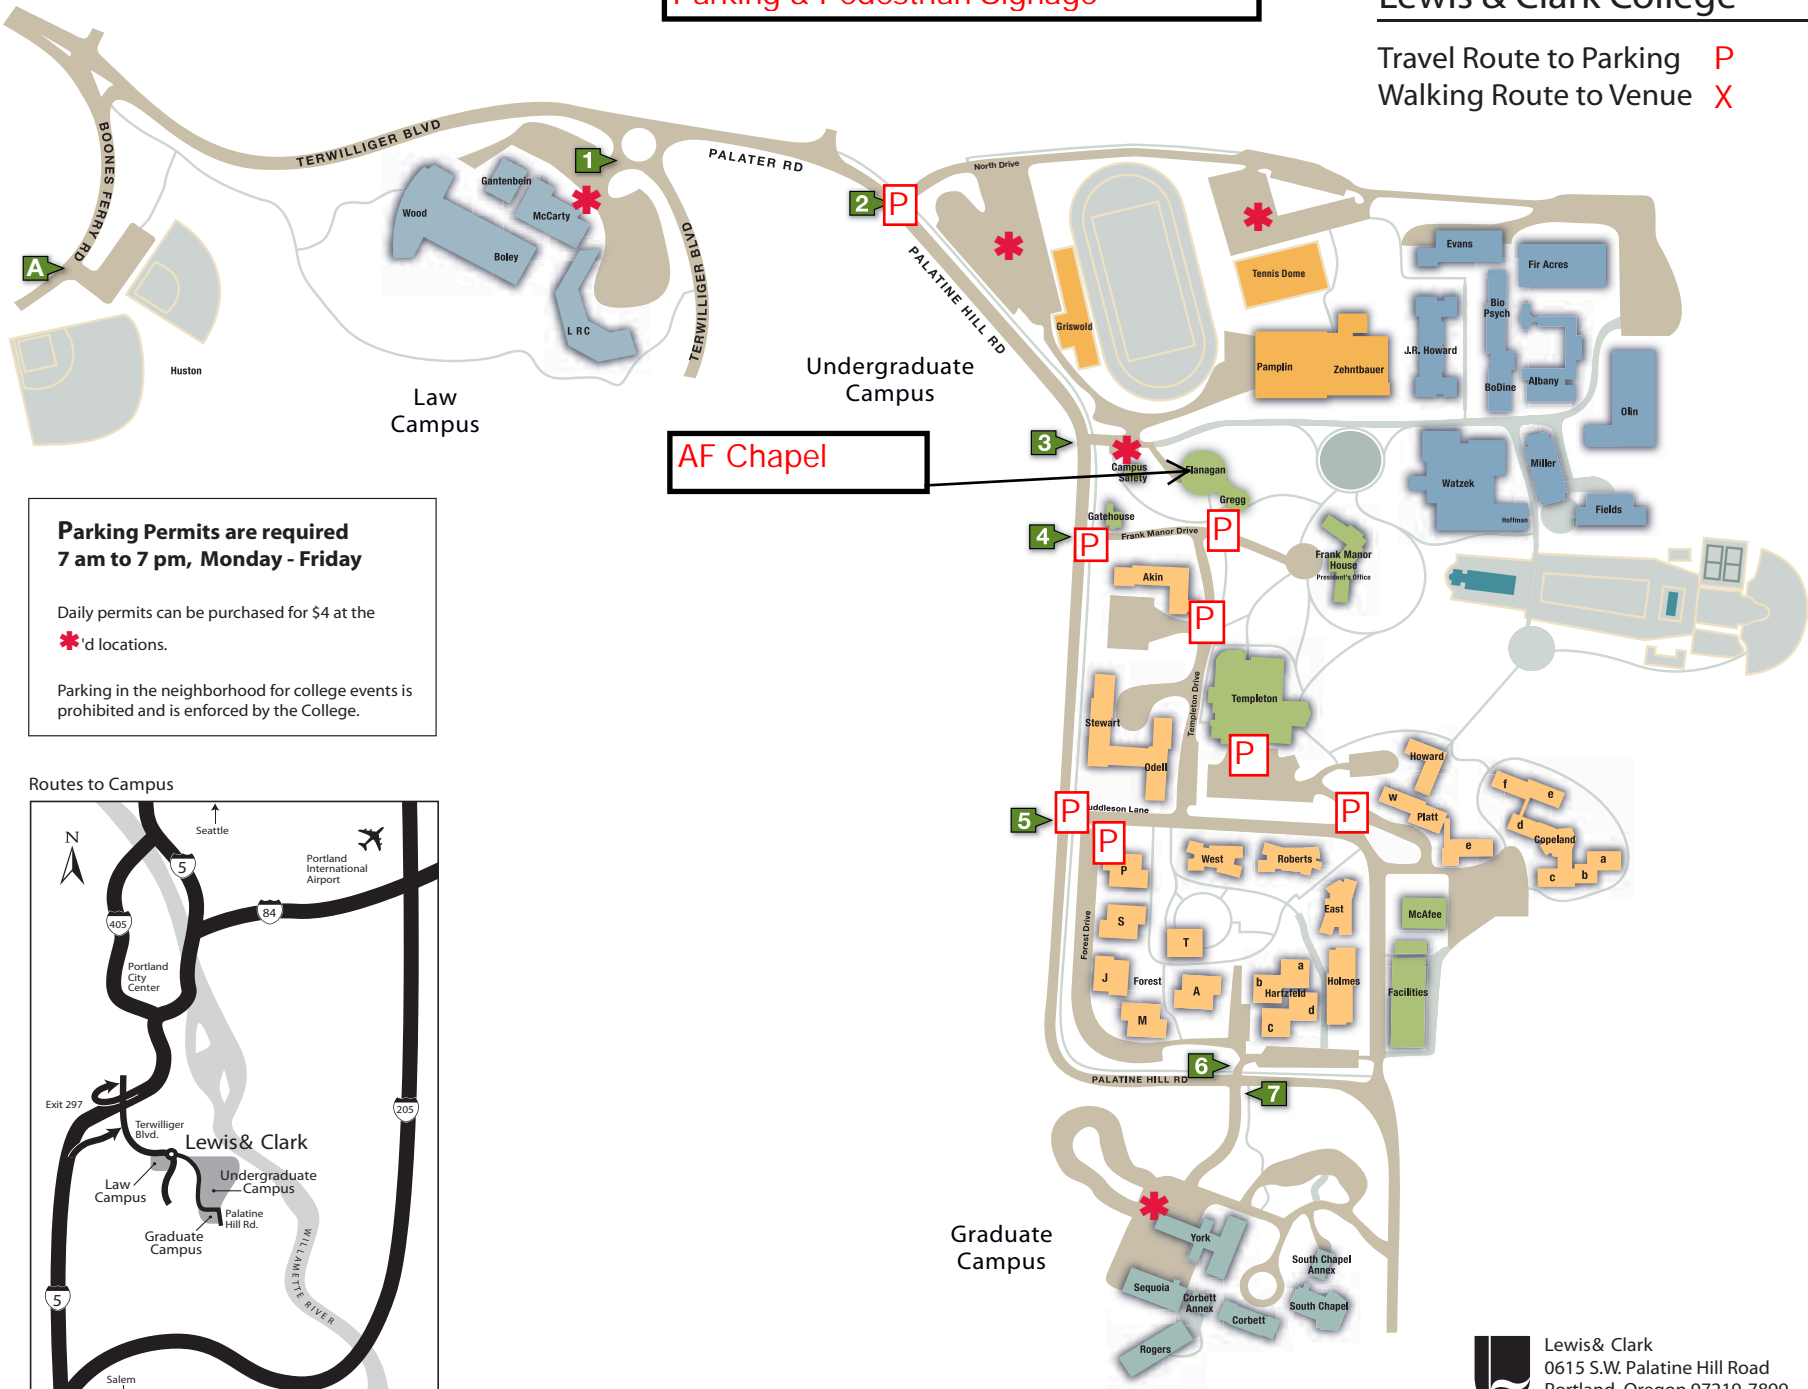

**Choral Arts Ensemble
Parking & Pedestrian Signage**

**Find your Event at
Lewis & Clark College**

Travel Route to Parking **P**
Walking Route to Venue **X**

**Parking Permits are required
7 am to 7 pm, Monday - Friday**

Daily permits can be purchased for \$4 at the
*d locations.

Parking in the neighborhood for college events is
prohibited and is enforced by the College.